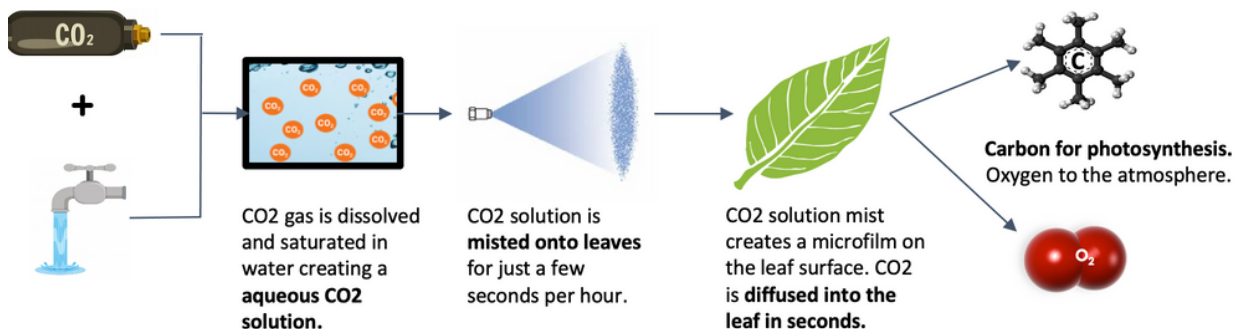

Supports ALL protected structures:

- Greenhouses
- Shade houses
- Net houses
- Tunnels
- Hoop houses

Here's how CO<sub>2</sub> GRO's technology works:

Data from recent trials:

Crop	Results
Peppers	20-30% more yield
Cherry tomatoes	10% more yield and over 20% more value
Cucumbers	20-30% more yield
Roses	20% more yield, more higher grade stems
Young plants (liners)	15% more production from crops saved
Lettuce	10-20% more yield
Pathogens	Powdery mildew reduction in all cases
CO <sub>2</sub>	Reduce waste and cost by 95%